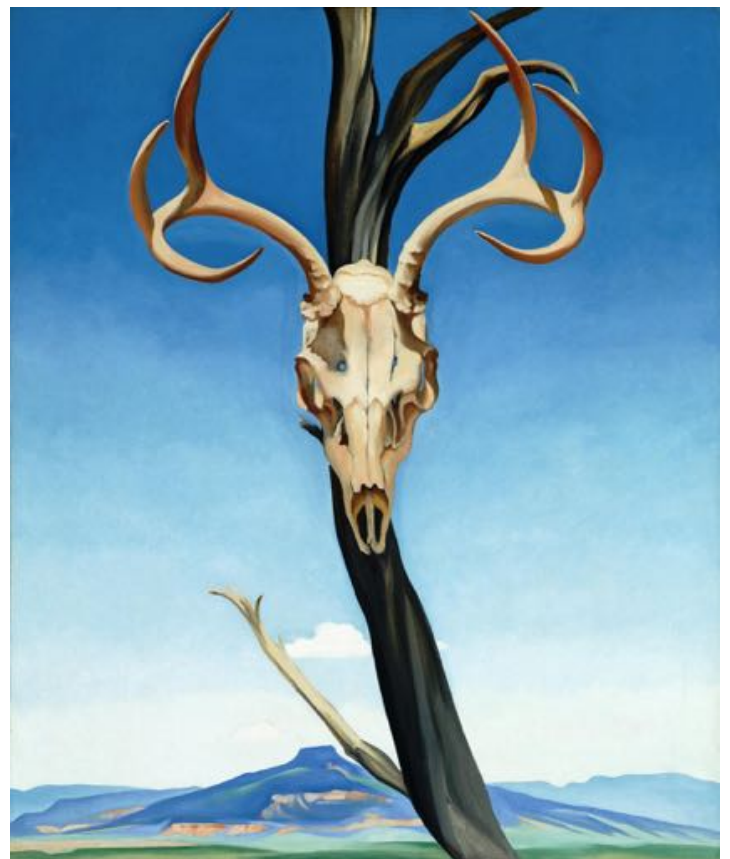

Lake George Reflection 1921-22

Back of Marie's No. 4, 1931

My Backyard 1937

My Front Yard Summer 1941

Red Canna 1924

Blue Morning Glories 1935

Pineapple Bud 1939

Leaves of a Plant 1941

Two Pink Shells 1937

Red Hill and White Shell 1938

Black Cross with Stars and Blue 1929

Deer's Skull with Pedernal 1936